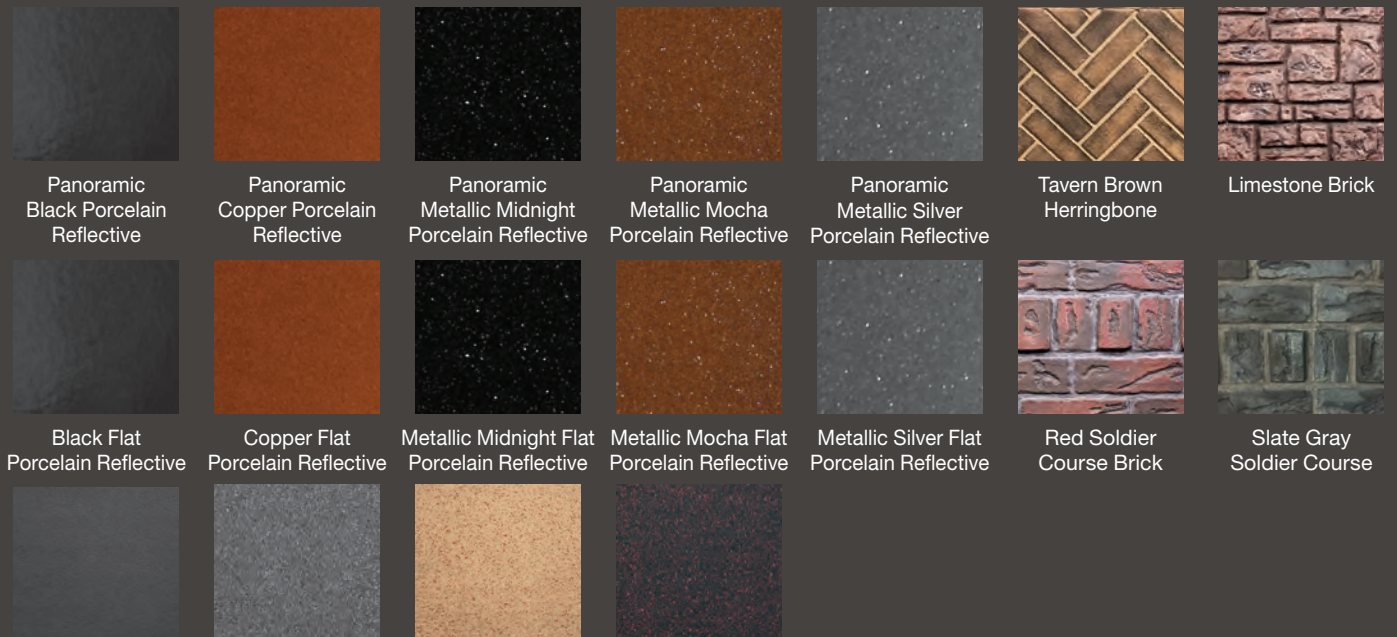

# Your space, your style

Mendota log sets and linings perfectly complement the legendary Mendota fire that has been mesmerizing homeowners and their guests for generations.

FullView log set choices:

Birch HD Norway Spruce HD Premium Fiber Oak White Oak HD

Interior liner options:

Black Flat Porcelain Reflective Copper Flat Porcelain Reflective Metallic Midnight Flat Porcelain Reflective Metallic Mocha Flat Porcelain Reflective Metallic Silver Flat Porcelain Reflective Red Soldier Course Brick Slate Gray Soldier Course  
Black Flat Panel Concrete Flat Panel Desert Flat Panel Espresso Flat Panel