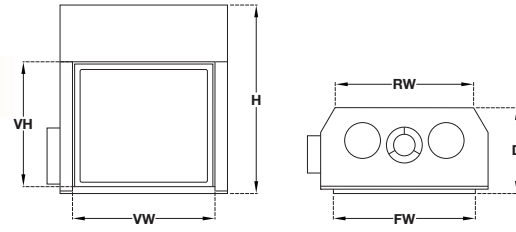

Mendota gas fireplace specifications

Find everything you need to know about heat output, efficiencies and basic dimensions with a quick glance. Need more detailed specs or installation information? Check the owner's manual or talk with your Authorized Mendota Dealer.

Traditional Timberline/Décor

	Viewing Area		Minimum Rough Framing Dimensions				CSA P.4 Efficiency	Natural Gas (BTUH)	LP Gas (BTUH)
	Height	Width	Height	Front Width	Rear Width	Depth			
FV34	23 1/8"	32 5/8"	36 3/4"	40 5/8"	39 7/16"	14 5/8"	74%	18,000-27,000	22,000-27,000
FV41	28 9/16"	32 1/2"	47"	45"	32 1/8"	19 1/2"	74%	18,000-29,000	22,000-29,000