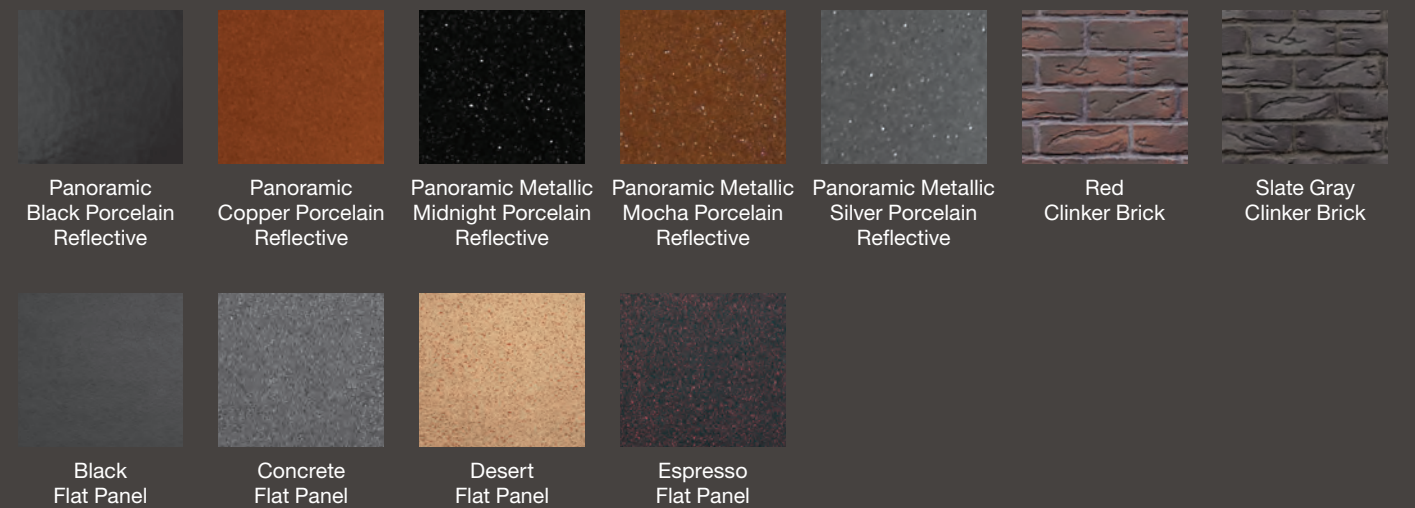

### Interior liner options:

FV41 Timberline with Birch HD Log Set, Panoramic Metallic Silver Porcelain Reflective Liner, and Antique Copper Willowbrook Front

FV41 Décor with White Tumbled Marble Media, Panoramic Black Porcelain Reflective Liner, and Swedish Nickel Layered Grace Front