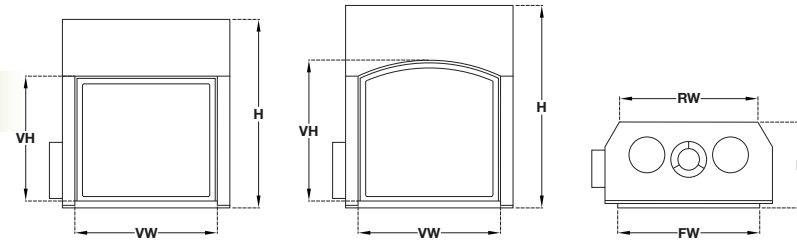

Traditional FullView

	Viewing Area		Minimum Rough Framing Dimensions				CSA P.4 Efficiency	Natural Gas (BTUH)	LP Gas (BTUH)
	Height	Width	Height	Front Width	Rear Width	Depth			
FV34	23 1/8"	32 5/8"	36 3/4"	40 5/8"	39 7/16"	14 5/8"	77%	9,260-32,000	12,700-32,000
FV34 Arch	27 1/16"	32 5/8"	40 3/4"	40 5/8"	40 5/8"	14 5/8"	74.5%	8,965-31,500	12,627-31,500
FV41	28 9/16"	32 1/2"	47"	45"	32 1/8"	19 1/2"	74.5%	13,000-40,000	15,000-40,000
FV41 Arch	32 9/16"	32 1/2"	50 1/2"	45"	45"	19 1/2"	77%	11,622-40,000	15,152-40,000
FV46	33 1/4"	38 1/4"	48 1/2"	51"	36 5/8"	22 1/2"	72%	13,450-45,500	15,840-45,500