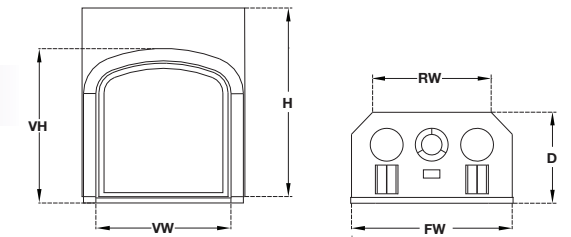

Designer Series-Greenbriar

	Viewing Area		Minimum Rough Framing Dimensions				CSA P.4 Efficiency	Natural Gas (BTUH)	LP Gas (BTUH)
	Height	Width	Height	Front Width	Rear Width	Depth			
Greenbriar	38 3/8"	39 1/2"	47 1/2"	39 1/4"	30"	21 1/2"	75.5%	15,800-50,000	16,200-50,000