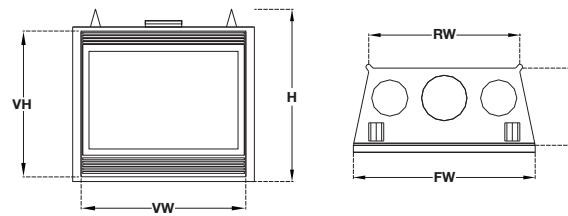

DXV Series

	Viewing Area		Minimum Rough Framing Dimensions				CSA P.4 Efficiency	Natural Gas (BTUH)	LP Gas (BTUH)
	Height	Width	Height	Front Width	Rear Width	Depth			
DXV35	25 1/2"	33 1/4"	31 7/16"	36 1/4"	21 5/8"	15 1/8"	76%	10,000-33,000	13,000-33,000
DXV42	27 3/8"	36"	33"	41"	33"	16"	79%	27,000-40,000	22,000-38,000
DXV45	32"	36 1/8"	38 1/8"	41"	34 5/8"	20"	75%	13,000-45,000	12,500-40,000
DXV60	34 1/8"	42 1/2"	40 1/8"	48"	39 1/8"	22"	71.5%	10,000-60,000	9,500-59,500