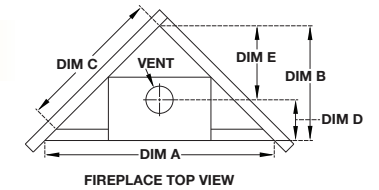

Corner Installation Dimensions

	Dimension A	Dimension B	Dimension C	Dimension D	Dimension E
FV34 Timberline/Décor	65 7/8"	33"	46 5/8"	9 3/4"	23 1/4"
FV34 FullView/FullView Arch	65 7/8"	33"	46 5/8"	9 3/4"	23 1/4"
FV41 Timberline/Décor	70 3/4"	35 3/8"	50"	10 1/8"	25 1/4"
FV41 FullView/FullView Arch	70 3/4"	35 3/8"	50"	10 1/8"	25 1/4"
FV46 FullView	81 1/2"	40 3/4"	57 1/2"	13 1/4"	27 1/2"
DXV35	53"	26 1/2"	37 1/2"	10 5/8"	15 7/8"
DXV42	63 1/2"	31 3/4"	45"	10 1/4"	21 1/2"
DXV45	72 1/2"	36 1/2"	51 3/8"	11 3/4"	24 3/4"
DXV60	81 3/4"	40 7/8"	57 3/4"	14 3/8"	26 1/2"
Greenbriar	73 5/8"	36 3/4"	52"	13 1/2"	23 1/4"
Chelsea	49 1/8"	24 5/8"	34 3/4"	8 1/2"	16 1/8"

Products, specifications and prices subject to change without notice. Images shown may differ from actual home installations. Consult our Owner's Manual for all final dimensions. Mendota products are manufactured in the U.S.A.