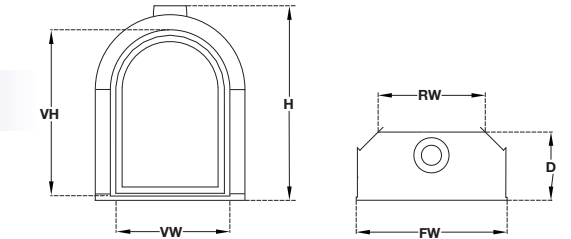

Designer Series-Chelsea

	Viewing Area		Minimum Rough Framing Dimensions				CSA P.4 Efficiency	Natural Gas (BTUH)	LP Gas (BTUH)
	Height	Width	Height	Front Width	Rear Width	Depth			
Chelsea	37"	29 3/4"	49"	29 1/2"	20 5/8"	14"	70%	6,750-27,000	7,000-25,000

KEY: VH=Viewing Height, VW=Viewing Width, H=Height, FW= Front Width, RW=Rear Width, D=Depth

All efficiency ratings are based on the CSA P.4 test method for natural gas, with the exception of the DXV42 and DXV60 which are based on AFUE ratings for natural gas.